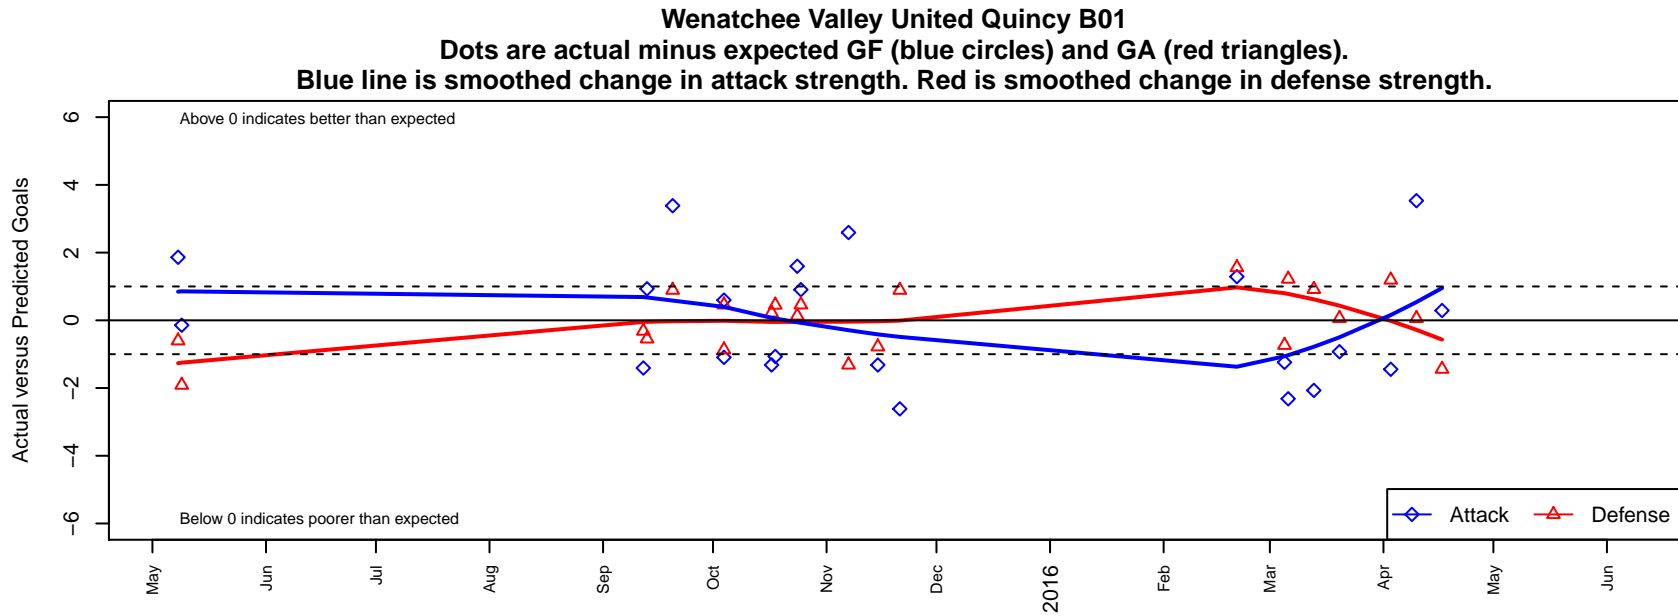

Wenatchee Valley United Quincy B01

Wenatchee FC
 Quincy, WA
 B01 total strength=1186
 attack=5.08 defense=2.86
 fall league = PSPL Classic 2 Blue U14
 spr league = Spr PSPL Classic 1 U14

alt names used:
 Wenatchee Valley United SC Quincy United
 Wenatchee Valley United SC Quincy United

Venues played:
 2014 Spr PSPL–Inland Div 1 U13
 2015 PSPL Classic 2 Blue U14
 2015 Spr PSPL Classic 1 U14

**attack and defense variance (black dot)
relative to other teams
and top 10 in region**

**attack and defense rating
relative to others at age
and all opponents in last 13 months**