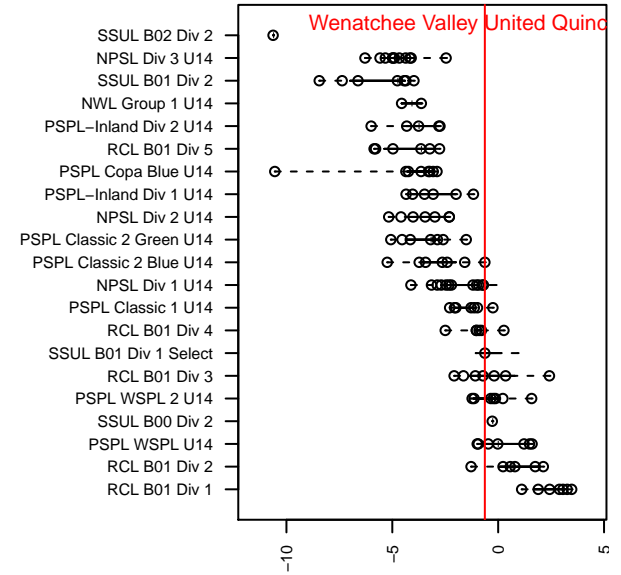

Wenatchee Valley United Quincy B01

Wenatchee FC
 Quincy, WA
 B01 total strength=1186
 attack=5.08 defense=2.86
 fall league = PSPL Classic 2 Blue U14
 spr league = Spr PSPL Classic 1 U14

alt names used:
 Wenatchee Valley United SC Quincy United
 Wenatchee Valley United SC Quincy United

Venues played:
 2014 Spr PSPL–Inland Div 1 U13
 2015 PSPL Classic 2 Blue U14
 2015 Spr PSPL Classic 1 U14

**attack and defense variance (black dot)
relative to other teams
and top 10 in region**

**attack and defense rating
relative to others at age
and all opponents in last 13 months**